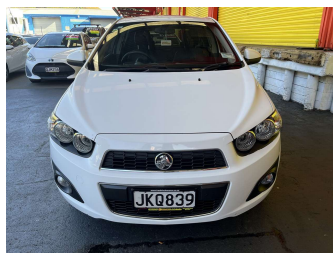

2015 Holden Barina CDX 1.6P/6AT/HA/4DR

Purchase Price

\$7,995

Includes GST, Registration & Licensing

Finance may be available on this vehicle. Ask one of our friendly staff for more information.

Gain peace of mind with Mechanical Breakdown Insurance. **Ask us how.**

Body Style

4 door, Hatchback

Odometer

123,566 km

Engine

1598 cc, Internal Combustion

Fuel Type

Petrol

Transmission

Automatic, Front Wheel

Wheels

-

VIN

KL3TA48E9GB513599

Interior

Black, Cloth