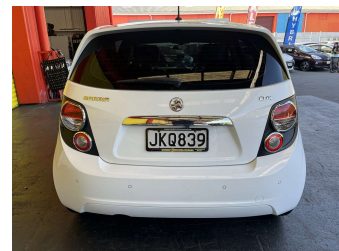

2015 Holden Barina CDX 1.6P/6AT/HA/4DR

Purchase Price

\$7,995

Includes GST, Registration & Licensing

Finance may be available on this vehicle. Ask one of our friendly staff for more information.

Gain peace of mind with Mechanical Breakdown Insurance. **Ask us how.**

Body Style

4 door, Hatchback

Odometer

123,566 km

Engine

1598 cc, Internal Combustion

Fuel Type

Petrol