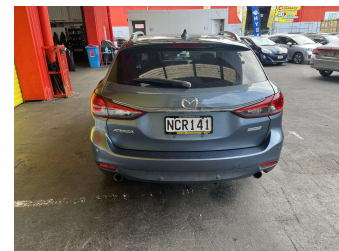

2013 Mazda Atenza

Purchase Price **\$11,995**
Includes GST, Registration & Licensing

Finance may be available on this vehicle. Ask one of our friendly staff for more information.

Gain peace of mind with Mechanical Breakdown Insurance. **Ask us how.**

- Top features**
- » ABS Brakes
 - » Air Bag
 - » Alloy Wheels
 - » Roof Rails

Body Style
5 door, Station Wagon

Odometer
213,736 km

Engine
2188 cc, Internal Combustion

Fuel Type
Diesel

Transmission
Automatic, Front Wheel

Wheels
-

VIN
7AT0C139X20108963

Interior
-

Safety
-

Reg No.
NCR141

Ext Colour
Blue

History
Ex-Overseas

Seats
5 seats