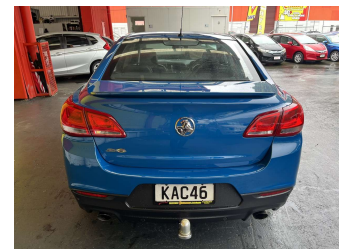

# 2013 Holden Commodore VF SV6 SDN AT

**Purchase Price** **\$18,995**  
Includes GST, Registration & Licensing

Finance may be available on this vehicle. Ask one of our friendly staff for more information.

Body Style  
**4 door, Sedan**

Odometer  
**170,777 km**

Engine  
**3564 cc, Internal Combustion**

Fuel Type  
**Petrol**

Transmission  
**Automatic, Rear Wheel**

Wheels  
-

VIN  
**6G1FB5E36EL920706**

Interior  
**Black, Cloth**