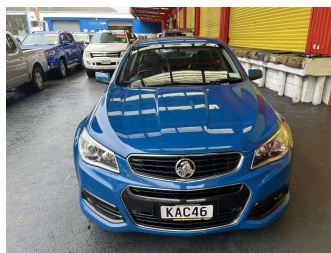

# 2013 Holden Commodore VF SV6 SDN AT

**Purchase Price** **\$18,995**  
Includes GST, Registration & Licensing

Finance may be available on this vehicle. Ask one of our friendly staff for more information.

Body Style  
**4 door, Sedan**

Odometer  
**170,777 km**

Engine  
**3564 cc, Internal Combustion**

Fuel Type  
**Petrol**

Transmission  
**Automatic, Rear Wheel**

Wheels  
-

VIN  
**6G1FB5E36EL920706**

Interior  
**Black, Cloth**