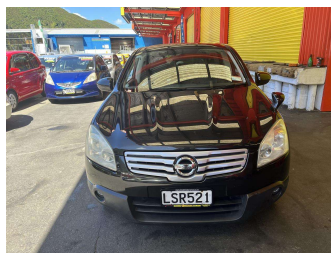

# 2010 Nissan Dualis

**Purchase Price** **\$11,995**  
Includes GST, Registration & Licensing

Finance may be available on this vehicle. Ask one of our friendly staff for more information.

Gain peace of mind with Mechanical Breakdown Insurance. Ask us how.

**Top features**  
None Listed

**Body Style**  
5 door, RV-SUV

**Odometer**  
98,928 km

**Engine**  
1990 cc, Internal Combustion

**Fuel Type**  
Petrol

**Transmission**  
Automatic

**Wheels**  
-

**VIN**  
7AT0DH7HX18251805

**Interior**  
-

**Safety**

Based on 2023 UCSR rating for 07-13 models

**Reg No.**  
LSR521

**Ext Colour**  
Black

**History**  
Ex-Overseas

**Seats**  
5 seats

**CO2 Emissions**  
★★★★☆☆  
197 grams/km