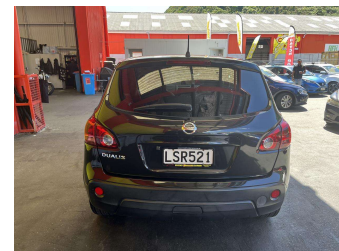

# 2010 Nissan Dualis

**Purchase Price** **\$11,995**  
Includes GST, Registration & Licensing

Finance may be available on this vehicle. Ask one of our friendly staff for more information.

Gain peace of mind with Mechanical Breakdown Insurance. Ask us how.

**Top features**  
None Listed

**Body Style**  
5 door, RV-SUV

**Odometer**  
98,928 km

**Engine**  
1990 cc, Internal Combustion

**Fuel Type**  
Petrol

**Transmission**  
Automatic

**Wheels**  
-

**VIN**  
7AT0DH7HX18251805

**Interior**  
-

**Safety**

Based on 2023 UCSR rating for 07-13 models

**Reg No.**  
LSR521

**Ext Colour**  
Black

**History**  
Ex-Overseas

**Seats**  
5 seats

**CO2 Emissions**  
★★★★☆☆  
197 grams/km