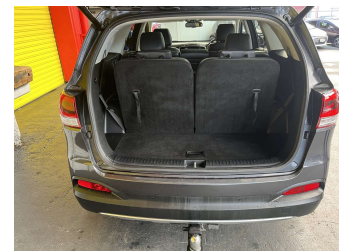

# 2017 Kia Sorento SXL 2.2D

Purchase Price **\$13,995**  
Includes GST, Registration & Licensing

Finance may be available on this vehicle. Ask one of our friendly staff for more information.

Gain peace of mind with Mechanical Breakdown Insurance. **Ask us how.**

- Top features**
- » ABS Brakes
  - » Air Bag(s)
  - » Alloy Wheels
  - » Bluetooth
  - » Body Kit (Factory)
  - » EFI
  - » Electric Windows
  - » Fog Lights
  - » Leather Trim
  - » Power Steering
  - » Push Start Button
  - » Radio
  - » Rear Wiper
  - » Reversing Camera
  - » Roof Rails
  - » Roof Spoiler
  - » Running Boards
  - » Smart key

Body Style  
**5 door, RV/SUV**

Odometer  
**272,136 km**

Engine  
**2199 cc, Internal Combustion**

Fuel Type  
**Diesel**

Transmission  
**Automatic**

Wheels  
**-**

VIN  
**KNAPH81BSH5365222**

Interior  
**Black, Cloth**