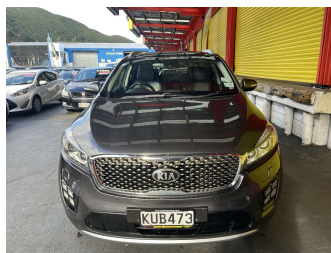

# 2017 Kia Sorento SXL 2.2D

Purchase Price **\$13,995**  
Includes GST, Registration & Licensing

Finance may be available on this vehicle. Ask one of our friendly staff for more information.

Gain peace of mind with Mechanical Breakdown Insurance. **Ask us how.**

Body Style  
**5 door, RV/SUV**

Odometer  
**272,136 km**

Engine  
**2199 cc, Internal Combustion**

Fuel Type  
**Diesel**

Transmission  
**Automatic**

Wheels  
**-**

VIN  
**KNAPH81BSH5365222**

Interior  
**Black, Cloth**