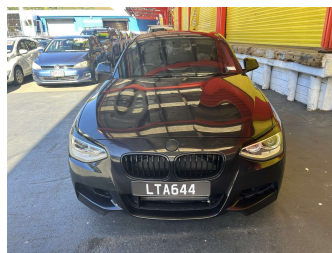

2013 BMW 135I M-SPORT

Purchase Price

\$15,995

Includes GST, Registration & Licensing

Finance may be available on this vehicle. Ask one of our friendly staff for more information.

Gain peace of mind with Mechanical Breakdown Insurance. **Ask us how.**

Body Style

4 door, Hatchback

Odometer

117,057 km

Engine

2970 cc, Internal Combustion

Fuel Type

Petrol