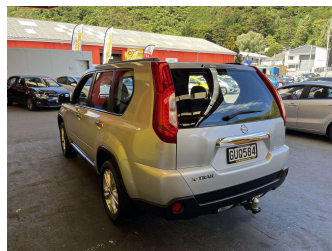

2013 Nissan X-Trail 2.0 2WD MANUAL

Purchase Price **\$11,995**
Includes GST, Registration & Licensing

Finance may be available on this vehicle. Ask one of our friendly staff for more information.

Gain peace of mind with Mechanical Breakdown Insurance. Ask us how.

Top features

- » Air Bag
- » Alloy Wheels
- » Tow Bar

Body Style
RV-SUV

Odometer
105,200 km

Engine
1997 cc, Internal Combustion

Fuel Type
Petrol

Transmission
Manual

Wheels
-