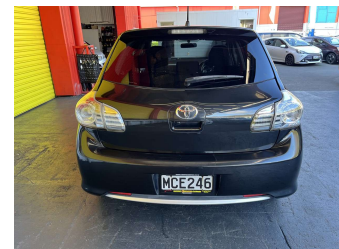

2012 Toyota Blade 2.4ltr PETROL

Purchase Price

\$8,995

Includes GST, Registration & Licensing

Finance may be available on this vehicle. Ask one of our friendly staff for more information.

Gain peace of mind with Mechanical Breakdown Insurance. **Ask us how.**

Body Style

5 door, Hatchback

Odometer

192,083 km

Engine

2360 cc, Internal Combustion

Fuel Type

Petrol

Transmission

Automatic, Front Wheel

Wheels

-

VIN

7AT0H656X19039360

Interior

Charcoal, Cloth