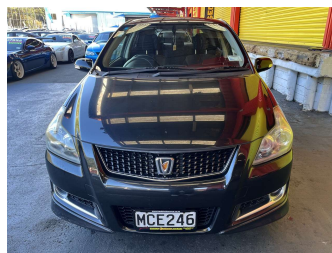

2012 Toyota Blade 2.4ltr PETROL

Purchase Price

\$8,995

Includes GST, Registration & Licensing

Finance may be available on this vehicle. Ask one of our friendly staff for more information.

Gain peace of mind with Mechanical Breakdown Insurance. **Ask us how.**

Body Style

5 door, Hatchback

Odometer

192,083 km

Engine

2360 cc, Internal Combustion

Fuel Type

Petrol

Transmission

Automatic, Front Wheel

Wheels

-

VIN

7AT0H656X19039360

Interior

Charcoal, Cloth