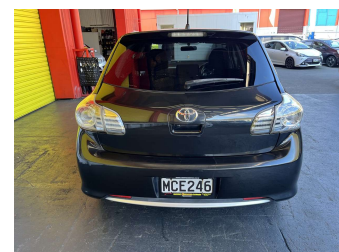

# 2012 Toyota Blade 2.4ltr PETROL

Purchase Price

**\$8,995**

Includes GST, Registration & Licensing

Finance may be available on this vehicle. Ask one of our friendly staff for more information.

Gain peace of mind with Mechanical Breakdown Insurance. **Ask us how.**

Body Style

**5 door, Hatchback**

Odometer

**192,083 km**

Engine

**2360 cc, Internal Combustion**

Fuel Type

**Petrol**

Transmission

**Automatic, Front Wheel**

Wheels

-

VIN

**7AT0H656X19039360**

Interior

**Charcoal, Cloth**