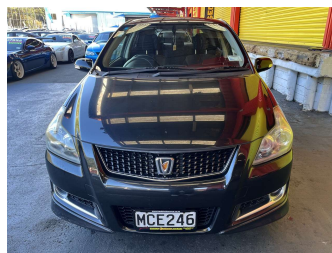

# 2012 Toyota Blade 2.4ltr PETROL

Purchase Price

**\$8,995**

Includes GST, Registration & Licensing

Finance may be available on this vehicle. Ask one of our friendly staff for more information.

Gain peace of mind with Mechanical Breakdown Insurance. **Ask us how.**

Body Style

**5 door, Hatchback**

Odometer

**192,083 km**

Engine

**2360 cc, Internal Combustion**

Fuel Type

**Petrol**

Transmission

**Automatic, Front Wheel**

Wheels

-

VIN

**7AT0H656X19039360**

Interior

**Charcoal, Cloth**