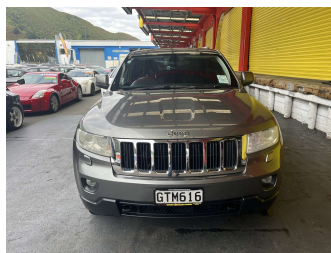

2013 Jeep Grand Cherokee LAREDO 3.0L CRD

Purchase Price **\$10,995**
Includes GST, Registration & Licensing

Finance may be available on this vehicle. Ask one of our friendly staff for more information.

Gain peace of mind with Mechanical Breakdown Insurance. **Ask us how.**

Body Style
5 door, RV/SUV

Odometer
207,616 km

Engine
2987 cc, Internal Combustion

Fuel Type
Diesel

Transmission
Automatic, 4WD

Wheels
-

VIN
1C4RJFEM7DC613191

Interior
Charcoal, Cloth