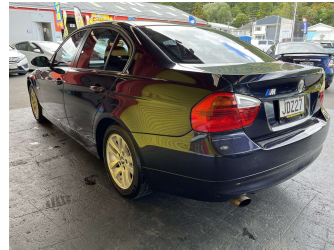

2006 BMW 320i E90

Purchase Price

\$6,995

Includes GST, Registration & Licensing

Finance may be available on this vehicle. Ask one of our friendly staff for more information.

Gain peace of mind with Mechanical Breakdown Insurance. **Ask us how.**

Body Style

4 door, Sedan

Odometer

92,226 km

Engine

1990 cc, Internal Combustion

Fuel Type

Petrol