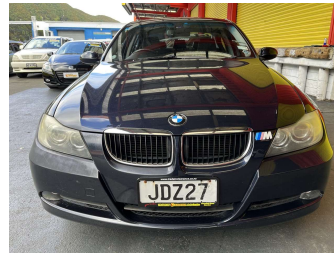

2006 BMW 320i E90

Purchase Price

\$6,995

Includes GST, Registration & Licensing

Finance may be available on this vehicle. Ask one of our friendly staff for more information.

Gain peace of mind with Mechanical Breakdown Insurance. **Ask us how.**

Body Style

4 door, Sedan

Odometer

92,226 km

Engine

1990 cc, Internal Combustion

Fuel Type

Petrol