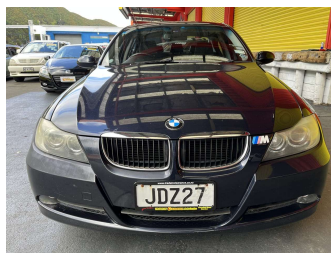

2006 BMW 320i E90

Purchase Price

\$6,995

Includes GST, Registration & Licensing

Finance may be available on this vehicle. Ask one of our friendly staff for more information.

Gain peace of mind with Mechanical Breakdown Insurance. **Ask us how.**

Body Style

4 door, Sedan

Odometer

92,226 km

Engine

1990 cc, Internal Combustion

Fuel Type

Petrol

Transmission

Automatic, Rear Wheel

Wheels

-

VIN

WBAVA76010NK29421

Interior

Black, Leather