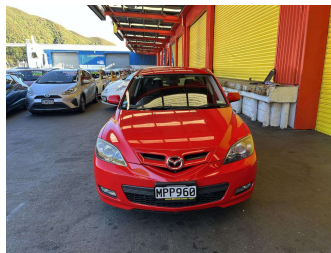

# 2006 Mazda Axela SPORT

**Purchase Price** **\$8,995**  
Includes GST, Registration & Licensing

Finance may be available on this vehicle. Ask one of our friendly staff for more information.

Gain peace of mind with Mechanical Breakdown Insurance. **Ask us how.**

**Top features**

- » ABS Brakes
- » Air Bag
- » Alloy Wheels
- » Central Locking
- » Central Locking

Body Style  
**5 door, Hatchback**

Odometer  
**132,175 km**

Engine  
**1990 cc, Internal Combustion**

Fuel Type  
**Petrol**

Transmission  
**Automatic, Front Wheel**

Wheels  
-

VIN  
**7AT0C13JX17300184**

Interior  
-

Safety  
-

Reg No.  
**MPP960**

Ext Colour  
**Red**

History  
**Ex-Overseas**