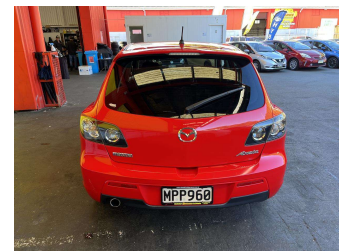

# 2006 Mazda Axela SPORT

**Purchase Price** **\$8,995**  
Includes GST, Registration & Licensing

Finance may be available on this vehicle. Ask one of our friendly staff for more information.

Gain peace of mind with Mechanical Breakdown Insurance. **Ask us how.**

**Top features**

- » ABS Brakes
- » Air Bag
- » Alloy Wheels
- » Central Locking
- » Central Locking

Body Style  
**5 door, Hatchback**

Odometer  
**132,175 km**

Engine  
**1990 cc, Internal Combustion**

Fuel Type  
**Petrol**

Transmission  
**Automatic, Front Wheel**

Wheels  
-

VIN  
**7AT0C13JX17300184**

Interior  
-

Safety  
-

Reg No.  
**MPP960**

Ext Colour  
**Red**

History  
**Ex-Overseas**