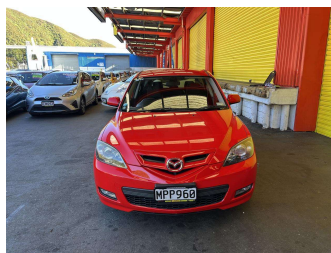

2006 Mazda Axela SPORT

Purchase Price **\$8,995**
Includes GST, Registration & Licensing

Finance may be available on this vehicle. Ask one of our friendly staff for more information.

Gain peace of mind with Mechanical Breakdown Insurance. **Ask us how.**

- Top features**
- » ABS Brakes
 - » Air Bag
 - » Alloy Wheels
 - » Central Locking
 - » Central Locking

Body Style
5 door, Hatchback

Odometer
132,175 km

Engine
1990 cc, Internal Combustion

Fuel Type
Petrol

Transmission
Automatic, Front Wheel

Wheels
-

VIN
7AT0C13JX17300184

Interior
-

Safety
-

Reg No.
MPP960

Ext Colour
Red

History
Ex-Overseas