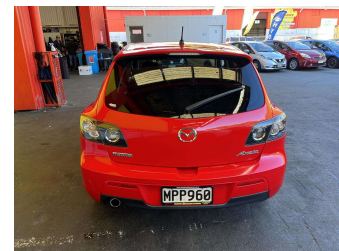

2006 Mazda Axela SPORT

Purchase Price **\$8,995**
Includes GST, Registration & Licensing

Finance may be available on this vehicle. Ask one of our friendly staff for more information.

Gain peace of mind with Mechanical Breakdown Insurance. **Ask us how.**

- Top features**
- » ABS Brakes
 - » Air Bag
 - » Alloy Wheels
 - » Central Locking
 - » Central Locking

Body Style
5 door, Hatchback

Odometer
132,175 km

Engine
1990 cc, Internal Combustion

Fuel Type
Petrol

Transmission
Automatic, Front Wheel

Wheels
-

VIN
7AT0C13JX17300184

Interior
-

Safety
-

Reg No.
MPP960

Ext Colour
Red

History
Ex-Overseas