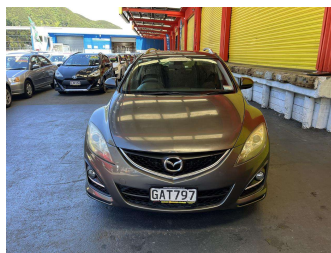

2011 Mazda 6 WAGON GSX 2.5

Purchase Price **\$9,995**
Includes GST, Registration & Licensing

Finance may be available on this vehicle. Ask one of our friendly staff for more information.

Gain peace of mind with Mechanical Breakdown Insurance. **Ask us how.**

Body Style
5 door, Station Wagon

Odometer
189,739 km

Engine
2488 cc, Internal Combustion

Fuel Type
Petrol

Transmission
Automatic, Front Wheel

Wheels
-

VIN
JM0GH105200217801

Interior
Charcoal, Cloth