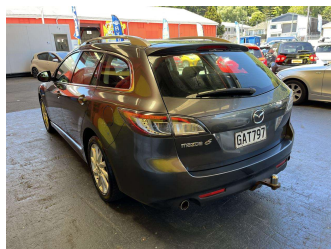

2011 Mazda 6 WAGON GSX 2.5

Purchase Price **\$9,995**
Includes GST, Registration & Licensing

Finance may be available on this vehicle. Ask one of our friendly staff for more information.

Gain peace of mind with Mechanical Breakdown Insurance. **Ask us how.**

Body Style
5 door, Station Wagon

Odometer
189,739 km

Engine
2488 cc, Internal Combustion

Fuel Type
Petrol

Transmission
Automatic, Front Wheel

Wheels
-

VIN
JM0GH105200217801

Interior
Charcoal, Cloth