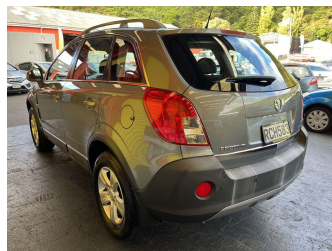

2013 Holden Captiva 5 LT 2WD 2.4 AT

Purchase Price **\$8,995**
Includes GST, Registration & Licensing

Finance may be available on this vehicle. Ask one of our friendly staff for more information.

Gain peace of mind with Mechanical Breakdown Insurance. **Ask us how.**

- Top features**
- » ABS Brakes
 - » Air Bag
 - » Alloy Wheels
 - » ESC
 - » Power Steering

Body Style
5 door, RV-SUV

Odometer
148,223 km

Engine
2384 cc, Internal Combustion

Fuel Type
Petrol

Transmission
Automatic, Front Wheel

Wheels
-

VIN
KL3DA26UJDB038870

Interior
-

Safety
-

Reg No.
RCH583

Ext Colour
Grey

History
NZ New

Seats
5 seats