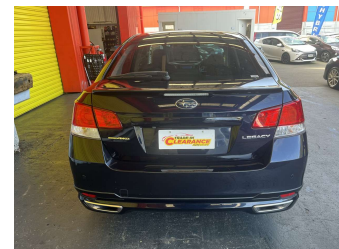

# 2012 Subaru legacy B4 2.5i Eyesite 4WD

**Purchase Price** **\$13,995**  
Includes GST, Registration & Licensing

Finance may be available on this vehicle. Ask one of our friendly staff for more information.

Body Style  
**4 door, Sedan**

Odometer  
**62,225 km**

Engine  
**2500 cc, Internal Combustion**

Fuel Type  
**Petrol**

Transmission  
**Automatic, All Wheel Drive**

Wheels  
-

VIN  
**7AT0GF0BX26003779**

Interior  
**Black, Leather**

Safety  
  
Based on 2025 UCSR rating for 09-14 models

Reg No.  
-

Ext Colour  
**Deep Sea Blue Pearl**

History  
-

Seats  
**5 seats**

CO2 Emissions  
**★★★★☆**  
**181 grams/km**

Energy Economy  
**★★☆☆☆**  
**Annual fuel cost of \$3,020**  
**7.7L per 100km**