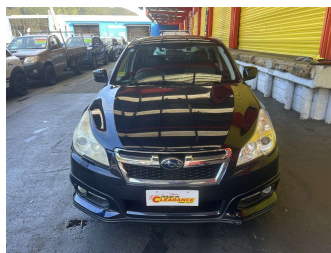

# 2012 Subaru legacy B4 2.5i Eyesite 4WD

**Purchase Price** **\$13,995**  
Includes GST, Registration & Licensing

Finance may be available on this vehicle. Ask one of our friendly staff for more information.

Body Style  
**4 door, Sedan**

Odometer  
**62,225 km**

Engine  
**2500 cc, Internal Combustion**

Fuel Type  
**Petrol**

Transmission  
**Automatic, All Wheel Drive**

Wheels  
-

VIN  
**7AT0GF0BX26003779**

Interior  
**Black, Leather**

Safety  
  
Based on 2025 UCSR rating for 09-14 models

Reg No.  
-

Ext Colour  
**Deep Sea Blue Pearl**

History  
-

Seats  
**5 seats**

CO2 Emissions  
**★★★★☆**  
**181 grams/km**

Energy Economy  
**★★☆☆☆**  
**Annual fuel cost of \$3,020**  
**7.7L per 100km**