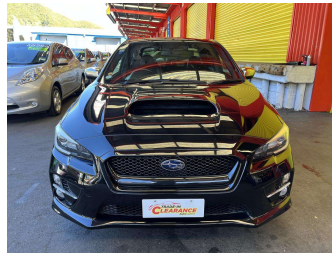

2015 Subaru WRX S4

Purchase Price

\$26,995

Includes GST, Registration & Licensing

Finance may be available on this vehicle. Ask one of our friendly staff for more information.

Gain peace of mind with Mechanical Breakdown Insurance. **Ask us how.**

154,998 km

Engine

1998 cc, Internal Combustion

Fuel Type

Petrol

Transmission

Automatic

Wheels

-

Ext Colour

Black

History

-

Seats

5 seats

CO2 Emissions