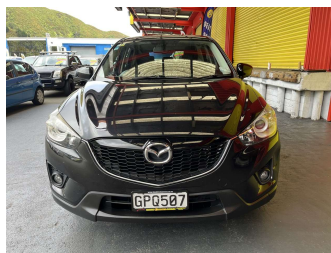

# 2012 Mazda Cx-5 2WD GSX 2.0 PTR

**Purchase Price** **\$10,995**  
Includes GST, Registration & Licensing

Finance may be available on this vehicle. Ask one of our friendly staff for more information.

Gain peace of mind with Mechanical Breakdown Insurance. **Ask us how.**

**Top features**

- » Alloy Wheels
- » Tints
- » Tow Bar

Body Style  
**5 door, RV-SUV**

Odometer  
**181,514 km**

Engine  
**1997 cc, Internal Combustion**

Fuel Type  
**Petrol**

Transmission  
**Automatic, Front Wheel**

Wheels  
-

VIN  
**JM0KE107100127758**

Interior  
-

Safety  
-

Reg No.  
**GPQ507**

Ext Colour  
**Black**

History  
**NZ New**

Seats  
**5 seats**