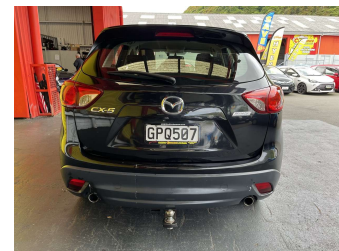

# 2012 Mazda Cx-5 2WD GSX 2.0 PTR

**Purchase Price** **\$10,995**  
Includes GST, Registration & Licensing

Finance may be available on this vehicle. Ask one of our friendly staff for more information.

Gain peace of mind with Mechanical Breakdown Insurance. **Ask us how.**

**Top features**

- » Alloy Wheels
- » Tints
- » Tow Bar

Body Style  
**5 door, RV-SUV**

Odometer  
**181,514 km**

Engine  
**1997 cc, Internal Combustion**

Fuel Type  
**Petrol**

Transmission  
**Automatic, Front Wheel**

Wheels  
-

VIN  
**JM0KE107100127758**

Interior  
-

Safety  
-

Reg No.  
**GPQ507**

Ext Colour  
**Black**

History  
**NZ New**

Seats  
**5 seats**