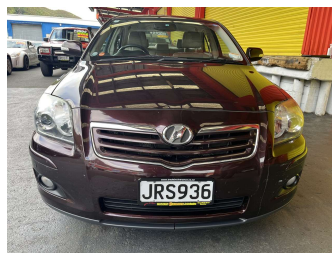

2007 Toyota Avensis 2.4L

Purchase Price

\$6,995

Includes GST, Registration & Licensing

Finance may be available on this vehicle. Ask one of our friendly staff for more information.

Gain peace of mind with Mechanical Breakdown Insurance. **Ask us how.**

Top features

- » ABS Brakes
- » Air Bag(s)
- » Body Kit (Factory)
- » EFI
- » Electric Windows
- » Fog Lights
- » Leather Trim
- » Power Steering
- » Radio
- » Steering wheel control...
- » Wheel Covers

Body Style

4 door, Sedan

Odometer

114,410 km

Engine

2360 cc, Internal Combustion

Fuel Type

Petrol

Transmission

Automatic, Front Wheel

Wheels

-

VIN

7AT0H63MX16007208

Interior

Beige, Cloth