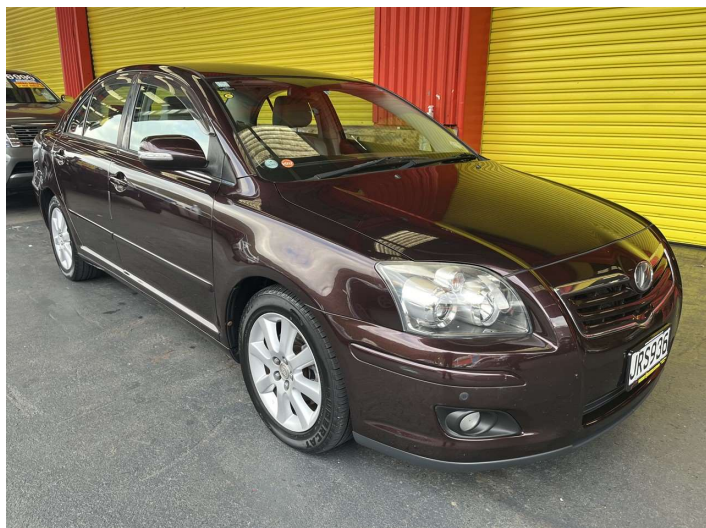

2007 Toyota Avensis 2.4L

Purchase Price

\$6,995

Includes GST, Registration & Licensing

Finance may be available on this vehicle. Ask one of our friendly staff for more information.

Gain peace of mind with Mechanical Breakdown Insurance. **Ask us how.**

Top features

- » ABS Brakes
- » Air Bag(s)
- » Body Kit (Factory)
- » EFI
- » Electric Windows
- » Fog Lights
- » Leather Trim
- » Power Steering
- » Radio
- » Steering wheel control...
- » Wheel Covers

Body Style

4 door, Sedan

Odometer

114,410 km

Engine

2360 cc, Internal Combustion

Fuel Type

Petrol

Transmission

Automatic, Front Wheel

Wheels

-

VIN

7AT0H63MX16007208

Interior

Beige, Cloth