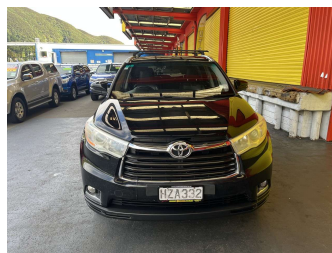

# 2015 Toyota HIGHLANDER GXL 3.5P/6AT/SW/5DR/

**Purchase Price** **\$16,995**  
Includes GST, Registration & Licensing

Finance may be available on this vehicle. Ask one of our friendly staff for more information.

Body Style  
**5 door, RV/SUV**

Odometer  
**309,047 km**

Engine  
**3456 cc, Internal Combustion**

Fuel Type  
**Petrol**

Transmission  
**Automatic**

Wheels  
-

VIN  
**5TDZK3FH00S055416**

Interior  
**Black, Leather**