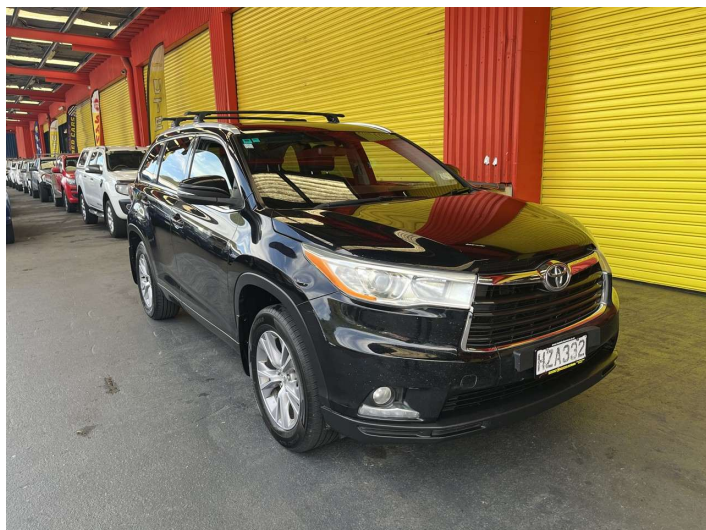

# 2015 Toyota HIGHLANDER GXL 3.5P/6AT/SW/5DR/

**Purchase Price** **\$16,995**  
Includes GST, Registration & Licensing

Finance may be available on this vehicle. Ask one of our friendly staff for more information.

Body Style  
**5 door, RV/SUV**

Odometer  
**309,047 km**

Engine  
**3456 cc, Internal Combustion**

Fuel Type  
**Petrol**

Transmission  
**Automatic**

Wheels  
-

VIN  
**5TDZK3FH00S055416**

Interior  
**Black, Leather**