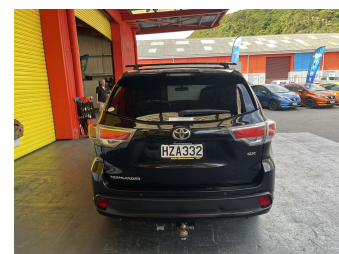

# 2015 Toyota HIGHLANDER GXL 3.5P/6AT/SW/5DR/

**Purchase Price** **\$16,995**  
Includes GST, Registration & Licensing

Finance may be available on this vehicle. Ask one of our friendly staff for more information.

Body Style  
**5 door, RV/SUV**

Odometer  
**309,047 km**

Engine  
**3456 cc, Internal Combustion**

Fuel Type  
**Petrol**

Transmission  
**Automatic**

Wheels  
-

VIN  
**5TDZK3FH00S055416**

Interior  
**Black, Leather**