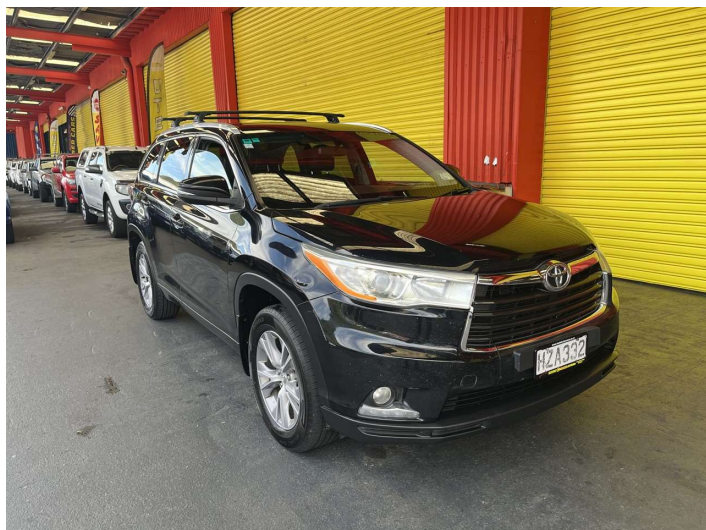

2015 Toyota HIGHLANDER GXL 3.5P/6AT/SW/5DR/

Purchase Price **\$14,995**
Includes GST, Registration & Licensing

Finance may be available on this vehicle. Ask one of our friendly staff for more information.

Body Style
5 door, RV/SUV

Odometer
309,047 km

Engine
3456 cc, Internal Combustion

Fuel Type
Petrol

Transmission
Automatic

Wheels
-

VIN
5TDZK3FH00S055416

Interior
Black, Leather