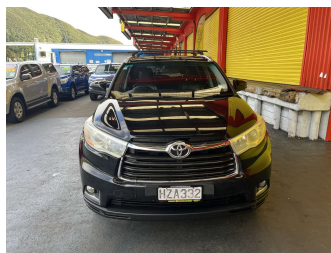

2015 Toyota HIGHLANDER GXL 3.5P/6AT/SW/5DR/

Purchase Price **\$14,995**
Includes GST, Registration & Licensing

Finance may be available on this vehicle. Ask one of our friendly staff for more information.

Body Style
5 door, RV/SUV

Odometer
309,047 km

Engine
3456 cc, Internal Combustion

Fuel Type
Petrol

Transmission
Automatic

Wheels
-

VIN
5TDZK3FH00S055416

Interior
Black, Leather