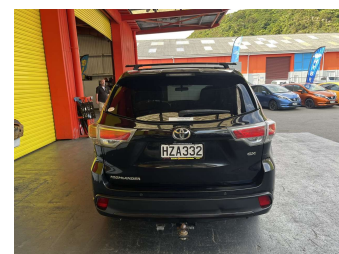

2015 Toyota HIGHLANDER GXL 3.5P/6AT/SW/5DR/

Purchase Price **\$14,995**
Includes GST, Registration & Licensing

Finance may be available on this vehicle. Ask one of our friendly staff for more information.

Body Style
5 door, RV/SUV

Odometer
309,047 km

Engine
3456 cc, Internal Combustion

Fuel Type
Petrol

Transmission
Automatic

Wheels
-

VIN
5TDZK3FH00S055416

Interior
Black, Leather