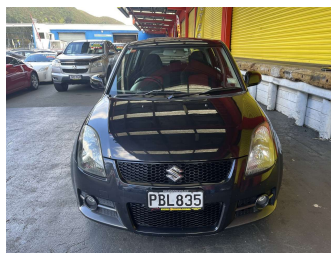

2006 Suzuki Swift SPORT

Purchase Price

\$6,995

Includes GST, Registration & Licensing

Finance may be available on this vehicle. Ask one of our friendly staff for more information.

Gain peace of mind with Mechanical Breakdown Insurance. **Ask us how.**

Body Style

5 door, Hatchback

Odometer

180,951 km

Engine

1586 cc, Internal Combustion

Fuel Type

Petrol

Transmission

Manual, Front Wheel

Wheels

-

VIN

JSAEZC31S00100639

Interior

Black/Red, Cloth