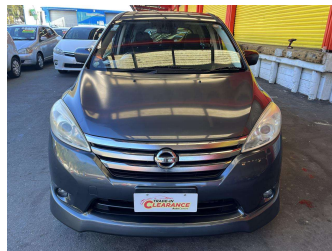

2012 Nissan Lafesta

Purchase Price **\$11,995**
Includes GST, Registration & Licensing

Finance may be available on this vehicle. Ask one of our friendly staff for more information.

Gain peace of mind with Mechanical Breakdown Insurance. **Ask us how.**

Top features
None Listed

Body Style
People Movers

Odometer
63,831 km

Engine
1998 cc, Internal Combustion

Fuel Type
Petrol

Transmission
Automatic

Wheels
-

VIN
7AT0DH7DX23117598

Interior
-

Safety

Based on 2023 VSRR rating

Reg No.
-

Ext Colour
Grey

History
-

Seats
7 seats

CO2 Emissions
★ ★ ★ ★ ☆ ☆
189 grams/km