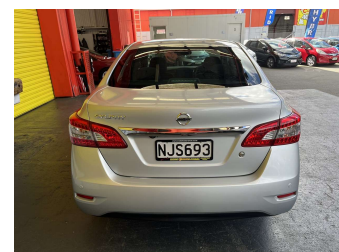

2015 Nissan Sylphy Low KMS!

Purchase Price

\$10,995

Includes GST, Registration & Licensing

Finance may be available on this vehicle. Ask one of our friendly staff for more information.

Gain peace of mind with Mechanical Breakdown Insurance. **Ask us how.**

Body Style

4 door, Sedan

Odometer

77,198 km

Engine

1796 cc, Internal Combustion

Fuel Type

Petrol

Transmission

Automatic, Front Wheel

Wheels

-

VIN

7AT0DH7FX21023302

Interior

Blue-Grey, Cloth