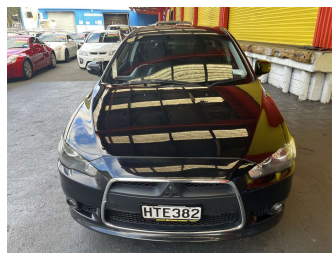

# 2014 Mitsubishi Lancer GSR 2.0P/CVT/SL/4DR

Purchase Price

**\$9,995**

Includes GST, Registration & Licensing

Finance may be available on this vehicle. Ask one of our friendly staff for more information.