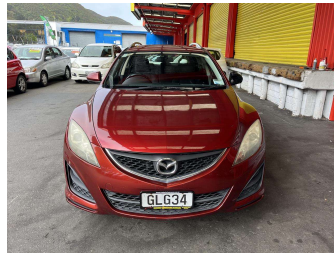

2012 Mazda MAZDA6 N GLX 2.0 5AT

Purchase Price **\$6,995**

Includes GST, Registration & Licensing Note: A Clean Car fee/rebate does not apply to this vehicle

Finance may be available on this vehicle. Ask one of our friendly staff for more information.

Gain peace of mind with Mechanical Breakdown Insurance. **Ask us how.**

Top features

None Listed

Body Style
5 door, Station Wagon

Odometer
276,409 km

Engine
1999 cc

Fuel Type
Petrol

Transmission
Automatic, Front Wheel