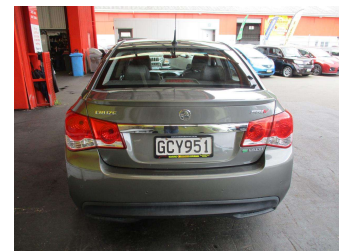

2011 Holden Cruze SRI-V 1.4 TURBO AT

Purchase Price **\$9,995**

Includes GST, Registration & Licensing Note: A Clean Car fee/rebate does not apply to this vehicle

Finance may be available on this vehicle. Ask one of our friendly staff for more information.

Gain peace of mind with Mechanical Breakdown Insurance. **Ask us how.**

Top features

None Listed

Body Style
Sedan

Odometer
207,727 km

Engine
1364 cc

Fuel Type
Petrol

Transmission
Automatic, Front Wheel

Wheels
-

VIN
6G1PE5E86BL588124

Interior
-

Safety

Based on 2023 UCSR rating for 09-16 models

Reg No.
GCY951

Ext Colour
Grey

History
NZ New