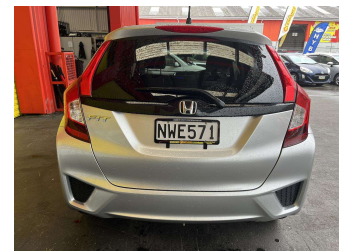

2015 Honda Fit Low kms!

Purchase Price **\$10,995**
Includes GST, Registration & Licensing

Finance may be available on this vehicle. Ask one of our friendly staff for more information.

Gain peace of mind with Mechanical Breakdown Insurance. **Ask us how.**

Top features

- » ABS Brakes
- » Air Bag
- » Alloy Wheels

Body Style
Hatchback

Odometer
85,524 km

Engine
1310 cc, Internal Combustion

Fuel Type
Petrol

Transmission
Automatic

Wheels
-

VIN
7AT08G2YX21205028

Interior
-

Safety
-

Reg No.
NWE571

Ext Colour
Silver

History
Ex-Overseas

Seats
5 seats

CO2 Emissions
-