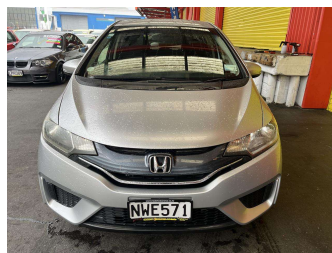

2015 Honda Fit Low kms!

Purchase Price **\$10,995**
Includes GST, Registration & Licensing

Finance may be available on this vehicle. Ask one of our friendly staff for more information.

Gain peace of mind with Mechanical Breakdown Insurance. **Ask us how.**

Top features

- » ABS Brakes
- » Air Bag
- » Alloy Wheels

Body Style
Hatchback

Odometer
85,524 km

Engine
1310 cc, Internal Combustion

Fuel Type
Petrol

Transmission
Automatic

Wheels
-

VIN
7AT08G2YX21205028

Interior
-

Safety
-

Reg No.
NWE571

Ext Colour
Silver

History
Ex-Overseas

Seats
5 seats

CO2 Emissions
-