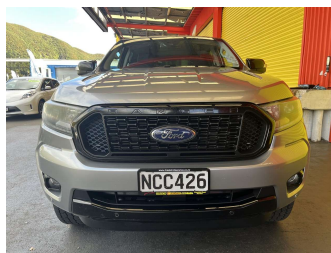

# 2020 Ford Ranger FX4 DOUBLE CAB W/S 2

**Purchase Price** **\$22,995**  
Includes GST, Registration & Licensing

Finance may be available on this vehicle. Ask one of our friendly staff for more information.

Body Style  
**4 door, Ute**

Odometer  
**290,537 km**

Engine  
**1996 cc, Internal Combustion**

Fuel Type  
**Diesel**

Transmission  
**Automatic**

Wheels  
-

VIN  
**MPBUMFF60LX296832**

Interior  
**Black/Red, Leather**