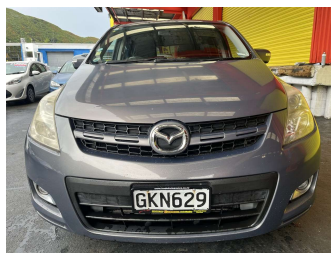

2008 Mazda MPV 2300 7 Seater

Purchase Price

\$6,995

Includes GST, Registration & Licensing

Finance may be available on this vehicle. Ask one of our friendly staff for more information.

Gain peace of mind with Mechanical Breakdown Insurance. **Ask us how.**

Top features

- » ABS Brakes
- » Air Bag(s)
- » Air Conditioning
- » Alloy Wheels
- » Body Kit (Factory)
- » Central Locking
- » Electric Windows
- » Fog Lights
- » Power Steering
- » Roof Spoiler
- » Tints

Body Style

5 door, People Movers

Odometer

235,725 km

Engine

2260 cc, Internal Combustion

Fuel Type

Petrol

Transmission

Automatic, Front Wheel

Wheels

-

VIN

7AT0C11EX12168537

Interior

Black, Cloth