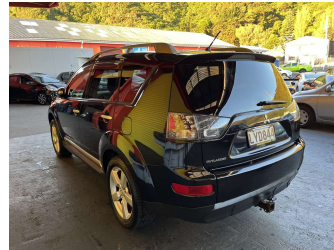

2009 Mitsubishi Outlander 2.4P LS

Purchase Price **\$7,995**
Includes GST, Registration & Licensing

Finance may be available on this vehicle. Ask one of our friendly staff for more information.

Gain peace of mind with Mechanical Breakdown Insurance. **Ask us how.**

Body Style
5 door, RV/SUV

Odometer
155,046 km

Engine
2350 cc, Internal Combustion

Fuel Type
Petrol

Transmission
Automatic

Wheels
-

VIN
7AT0CJ3MX18300656

Interior
Black, Cloth