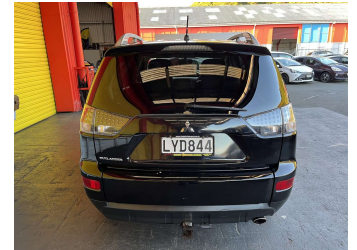

2009 Mitsubishi Outlander 2.4P LS

Purchase Price **\$7,995**
Includes GST, Registration & Licensing

Finance may be available on this vehicle. Ask one of our friendly staff for more information.

Gain peace of mind with Mechanical Breakdown Insurance. **Ask us how.**

- Top features**
- » ABS Brakes
 - » Air Bag(s)
 - » Alloy Wheels
 - » Body Kit (Factory)
 - » EFI
 - » Electric Windows
 - » Fog Lights
 - » Power Steering
 - » Radio
 - » Rear Wiper
 - » Roof Rails
 - » Roof Spoiler
 - » Steering wheel control...
 - » Tints

Body Style
5 door, RV/SUV

Odometer
155,046 km

Engine
2350 cc, Internal Combustion

Fuel Type
Petrol

Transmission
Automatic

Wheels
-

VIN
7AT0CJ3MX18300656

Interior
Black, Cloth