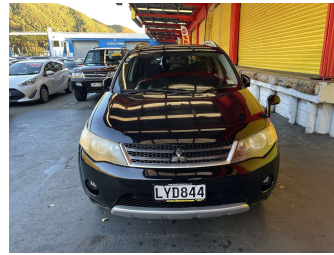

2009 Mitsubishi Outlander 2.4P LS

Purchase Price **\$7,995**
Includes GST, Registration & Licensing

Finance may be available on this vehicle. Ask one of our friendly staff for more information.

Gain peace of mind with Mechanical Breakdown Insurance. **Ask us how.**

Body Style
5 door, RV/SUV

Odometer
155,046 km

Engine
2350 cc, Internal Combustion

Fuel Type
Petrol

Transmission
Automatic

Wheels
-

VIN
7AT0CJ3MX18300656

Interior
Black, Cloth