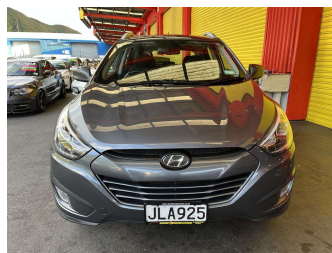

2015 Hyundai ix35 GDI2.06A 2.0P6A/SW5S

Purchase Price **\$11,995**
Includes GST, Registration & Licensing

Finance may be available on this vehicle. Ask one of our friendly staff for more information.

Gain peace of mind with Mechanical Breakdown Insurance. **Ask us how.**

Top features
None Listed

Body Style
5 door, RV-SUV

Odometer
173,273 km

Engine
1998 cc, Internal Combustion

Fuel Type
Petrol

Transmission
Automatic, Front Wheel

Wheels
-

VIN
KMHJT81FMFU094618

Interior
-

Safety
-

Reg No.
JLA925

Ext Colour
Grey

History
NZ New

Seats
5 seats

CO2 Emissions
-

Energy Economy
-