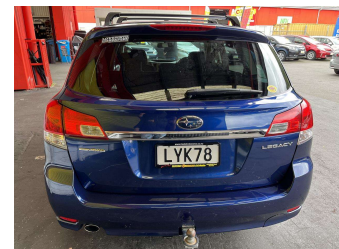

2012 Subaru Legacy 2.5i SPORT CVT WAG

Purchase Price

\$10,995

Includes GST, Registration & Licensing

Finance may be available on this vehicle. Ask one of our friendly staff for more information.

Gain peace of mind with Mechanical Breakdown Insurance. **Ask us how.**

Top features

None Listed

Body Style

5 door, Station Wagon

Odometer

187,358 km

Engine

2457 cc, Internal Combustion

Fuel Type

Petrol

Transmission

Automatic, 4WD

Wheels

-

VIN

JF1BR9K92CG039106