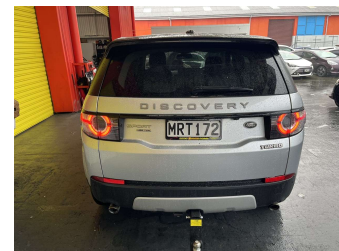

2015 Land Rover Discovery Sport TD4 2.2D

Purchase Price **\$21,995**
Includes GST, Registration & Licensing

Finance may be available on this vehicle. Ask one of our friendly staff for more information.

Gain peace of mind with Mechanical Breakdown Insurance. **Ask us how.**

Body Style
5 door, RV/SUV

Odometer
114,615 km

Engine
2179 cc, Internal Combustion

Fuel Type
Diesel

Transmission
Automatic, 4WD

Wheels
-

VIN
SALCA2AC3FH544560

Interior
Black, Leather