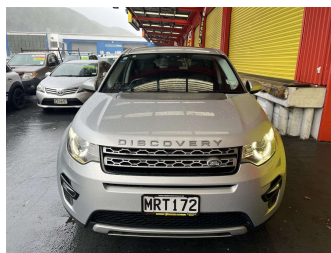

2015 Land Rover Discovery Sport TD4 2.2D

Purchase Price **\$21,995**
Includes GST, Registration & Licensing

Finance may be available on this vehicle. Ask one of our friendly staff for more information.

Gain peace of mind with Mechanical Breakdown Insurance. **Ask us how.**

Body Style
5 door, RV/SUV

Odometer
114,615 km

Engine
2179 cc, Internal Combustion

Fuel Type
Diesel

Transmission
Automatic, 4WD

Wheels
-

VIN
SALCA2AC3FH544560

Interior
Black, Leather