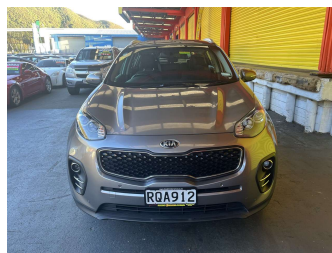

2017 Kia Sportage URBAN LX 2.0P/6AT/SW

Purchase Price

\$14,995

Includes GST, Registration & Licensing

Finance may be available on this vehicle. Ask one of our friendly staff for more information.

Gain peace of mind with Mechanical Breakdown Insurance. **Ask us how.**

Body Style

5 door, RV/SUV

Odometer

159,121 km

Engine

1999 cc, Internal Combustion

Fuel Type

Petrol

Transmission

Automatic, Front Wheel

Wheels

-

VIN

KNAPM81AMH7328319

Interior

Charcoal, Cloth