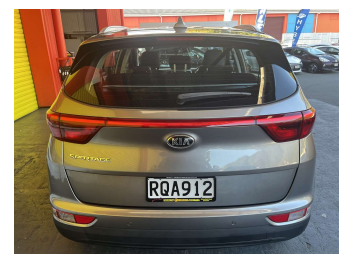

2017 Kia Sportage URBAN LX 2.0P/6AT/SW

Purchase Price

\$14,995

Includes GST, Registration & Licensing

Finance may be available on this vehicle. Ask one of our friendly staff for more information.

Gain peace of mind with Mechanical Breakdown Insurance. **Ask us how.**

Body Style

5 door, RV/SUV

Odometer

159,121 km

Engine

1999 cc, Internal Combustion

Fuel Type

Petrol