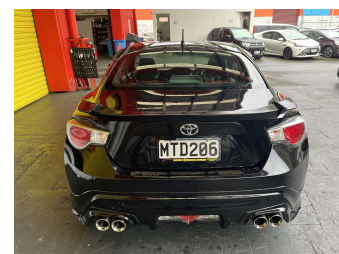

2013 Toyota 86 Black On Black!

Purchase Price

\$19,995

Includes GST, Registration & Licensing

Finance may be available on this vehicle. Ask one of our friendly staff for more information.

Gain peace of mind with Mechanical Breakdown Insurance. **Ask us how.**

Top features

- » ABS Brakes
- » Air Bag(s)
- » Alloy Wheels
- » Body Kit
- » EFI
- » Electric Windows
- » Fog Lights
- » Leather Trim
- » Paddle Shift
- » Power Steering
- » Push Start Button
- » Radio
- » Spoiler
- » Sports Exhaust
- » Tints

Body Style

2 door, Coupe

Odometer

148,022 km

Engine

1990 cc, Internal Combustion

Fuel Type

Petrol