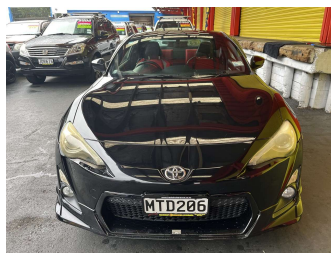

2013 Toyota 86 Black On Black!

Purchase Price

\$19,995

Includes GST, Registration & Licensing

Finance may be available on this vehicle. Ask one of our friendly staff for more information.

Gain peace of mind with Mechanical Breakdown Insurance. **Ask us how.**

Top features

- » ABS Brakes
- » Air Bag(s)
- » Alloy Wheels
- » Body Kit
- » EFI
- » Electric Windows
- » Fog Lights
- » Leather Trim
- » Paddle Shift
- » Power Steering
- » Push Start Button
- » Radio
- » Spoiler
- » Sports Exhaust
- » Tints

Body Style

2 door, Coupe

Odometer

148,022 km

Engine

1990 cc, Internal Combustion

Fuel Type

Petrol