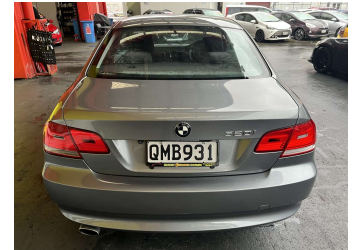

2008 BMW 320i Low kms!

Purchase Price

\$7,995

Includes GST, Registration & Licensing

Finance may be available on this vehicle. Ask one of our friendly staff for more information.

Gain peace of mind with Mechanical Breakdown Insurance. **Ask us how.**

Body Style

4 door, Coupe

Odometer

86,458 km

Engine

1990 cc, Internal Combustion

Fuel Type

Petrol