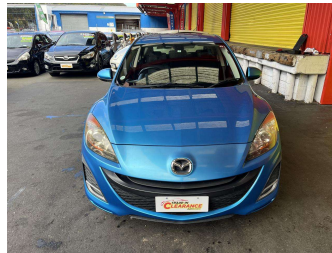

2009 Mazda Axela

Purchase Price **\$10,995**
Includes GST, Registration & Licensing

Finance may be available on this vehicle. Ask one of our friendly staff for more information.

Gain peace of mind with Mechanical Breakdown Insurance. **Ask us how.**

- Top features**
- » ABS Brakes
 - » Air Bag
 - » Alloy Wheels
 - » Cruise Control
 - » Electric Windows
 - » Paddle Shift
 - » Push Start Button
 - » Tints

Body Style
Hatchback

Odometer
110,931 km

Engine
1998 cc, Internal Combustion

Fuel Type
Petrol

Transmission
Automatic

Wheels
-

VIN
7AT0C13JX24103255

Interior
-

Safety
-

Reg No.
-

Ext Colour
Blue