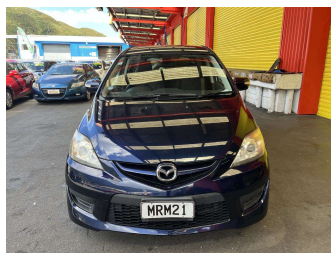

2008 Mazda Premacy

Purchase Price **\$7,995**
Includes GST, Registration & Licensing

Finance may be available on this vehicle. Ask one of our friendly staff for more information.

Gain peace of mind with Mechanical Breakdown Insurance. **Ask us how.**

Top features
None Listed

Body Style
5 door, People Movers

Odometer
161,162 km

Engine
1990 cc, Internal Combustion

Fuel Type
Petrol

Transmission
Automatic, Front Wheel

Wheels
-

VIN
7AT0C133X19322084