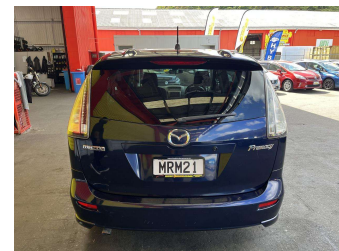

2008 Mazda Premacy

Purchase Price **\$7,995**
Includes GST, Registration & Licensing

Finance may be available on this vehicle. Ask one of our friendly staff for more information.

Gain peace of mind with Mechanical Breakdown Insurance. **Ask us how.**

Top features
None Listed

Body Style
5 door, People Movers

Odometer
161,162 km

Engine
1990 cc, Internal Combustion

Fuel Type
Petrol

Transmission
Automatic, Front Wheel

Wheels
-

VIN
7AT0C133X19322084

Interior
-

Safety
-

Reg No.
MRM21

Ext Colour
Blue

History
Ex-Overseas

Seats
7 seats

CO2 Emissions
-

Energy Economy
-