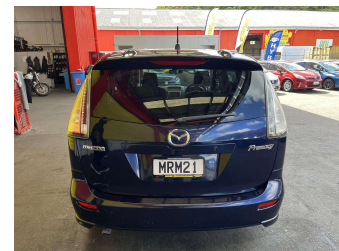

2008 Mazda Premacy

Purchase Price **\$6,995**
Includes GST, Registration & Licensing

Finance may be available on this vehicle. Ask one of our friendly staff for more information.

Gain peace of mind with Mechanical Breakdown Insurance. **Ask us how.**

Top features
None Listed

Body Style
5 door, People Movers

Odometer
161,162 km

Engine
1990 cc, Internal Combustion

Fuel Type
Petrol

Transmission
Automatic, Front Wheel

Wheels
-

VIN
7AT0C133X19322084

Interior
-

Safety
-

Reg No.
MRM21

Ext Colour
Blue

History
Ex-Overseas

Seats
7 seats

CO2 Emissions
-

Energy Economy
-