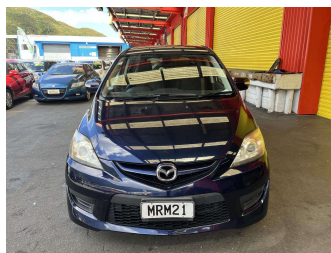

2008 Mazda Premacy

Purchase Price **\$6,995**
Includes GST, Registration & Licensing

Finance may be available on this vehicle. Ask one of our friendly staff for more information.

Gain peace of mind with Mechanical Breakdown Insurance. **Ask us how.**

Top features
None Listed

Body Style
5 door, People Movers

Odometer
161,162 km

Engine
1990 cc, Internal Combustion

Fuel Type
Petrol

Transmission
Automatic, Front Wheel

Wheels
-

VIN
7AT0C133X19322084