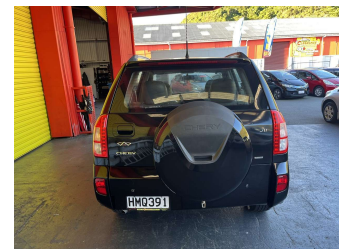

2014 Chery J11 1.6P/5MT/SW/4DR/5S

Purchase Price

\$7,995

Includes GST, Registration & Licensing

Finance may be available on this vehicle. Ask one of our friendly staff for more information.

Gain peace of mind with Mechanical Breakdown Insurance. **Ask us how.**

Body Style

4 door, RV-SUV

Odometer

110,946 km

Engine

1598 cc, Internal Combustion

Fuel Type

Petrol