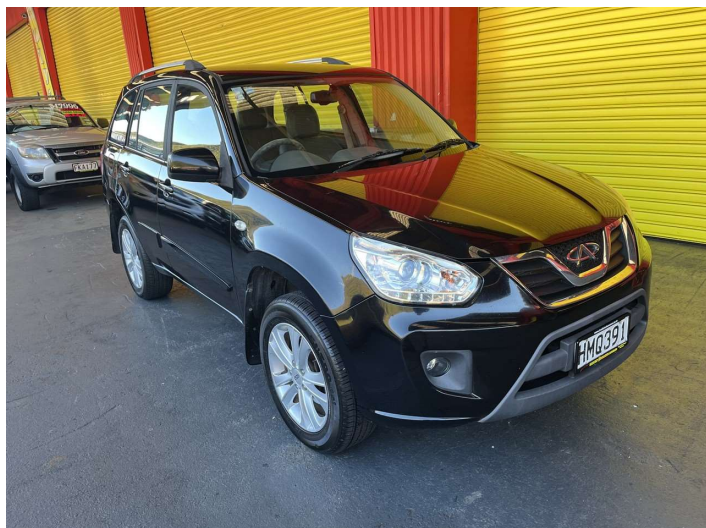

2014 Chery J11 1.6P/5MT/SW/4DR/5S

Purchase Price

\$7,995

Includes GST, Registration & Licensing

Finance may be available on this vehicle. Ask one of our friendly staff for more information.

Gain peace of mind with Mechanical Breakdown Insurance. **Ask us how.**

Top features

- » Air Bag(s)
- » Alloy Wheels
- » Body Kit (Factory)
- » Central Locking
- » EFI
- » Electric Windows
- » Fog Lights
- » Power Steering
- » Rear Wiper
- » Roof Rails
- » Roof Spoiler
- » Steering wheel control...

Body Style

4 door, RV-SUV

Odometer

110,946 km

Engine

1598 cc, Internal Combustion

Fuel Type

Petrol