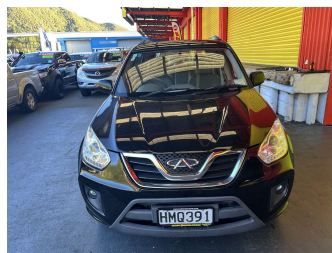

2014 Chery J11 1.6P/5MT/SW/4DR/5S

Purchase Price

\$7,995

Includes GST, Registration & Licensing

Finance may be available on this vehicle. Ask one of our friendly staff for more information.

Gain peace of mind with Mechanical Breakdown Insurance. **Ask us how.**

Top features

- » Air Bag(s)
- » Alloy Wheels
- » Body Kit (Factory)
- » Central Locking
- » EFI
- » Electric Windows
- » Fog Lights
- » Power Steering
- » Rear Wiper
- » Roof Rails
- » Roof Spoiler
- » Steering wheel control...

Body Style

4 door, RV-SUV

Odometer

110,946 km

Engine

1598 cc, Internal Combustion

Fuel Type

Petrol