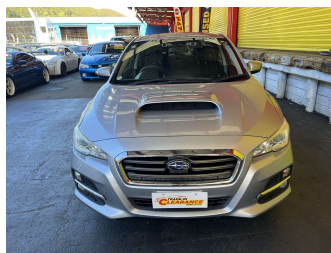

# 2014 Subaru Levorg 1.6P AWD

**Purchase Price** **\$14,995**  
Includes GST, Registration & Licensing

Finance may be available on this vehicle. Ask one of our friendly staff for more information.

Gain peace of mind with Mechanical Breakdown Insurance. **Ask us how.**

Body Style  
**4 door, Station Wagon**

Odometer  
**110,438 km**

Engine  
**1600 cc, Internal Combustion**

Fuel Type  
**Petrol**

Transmission  
**Automatic, All Wheel Drive**

Wheels  
-

VIN  
**7AT0GF22X26011270**

Interior  
**Charcoal, Cloth**

Safety  
  
Based on 2025 VSRR rating

Reg No.  
-

Ext Colour  
**Silver**

History  
-

Seats  
-

CO2 Emissions  
**★★★★☆**  
**154 grams/km**

Energy Economy  
**★★★★☆☆**  
**Annual fuel cost of \$2,590**  
**6.6L per 100km**