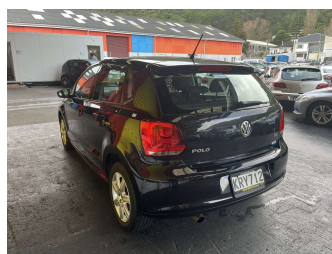

# 2010 Volkswagen Polo TSI 66KW CL 1.2P/7AT

**Purchase Price** **\$7,995**  
Includes GST, Registration & Licensing

Finance may be available on this vehicle. Ask one of our friendly staff for more information.

Body Style  
**5 door, Hatchback**

Odometer  
**134,341 km**

Engine  
**1190 cc, Internal Combustion**

Fuel Type  
**Petrol**

Transmission  
**Automatic, Front Wheel**

Wheels  
-

VIN  
**WVWZZZ6RZBU009752**