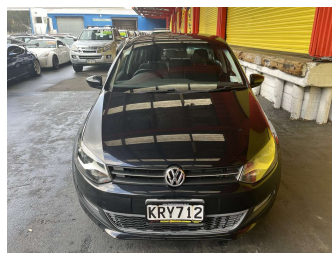

# 2010 Volkswagen Polo TSI 66KW CL 1.2P/7AT

**Purchase Price** **\$7,995**  
Includes GST, Registration & Licensing

Finance may be available on this vehicle. Ask one of our friendly staff for more information.

Body Style  
**5 door, Hatchback**

Odometer  
**134,341 km**

Engine  
**1190 cc, Internal Combustion**

Fuel Type  
**Petrol**

Transmission  
**Automatic, Front Wheel**

Wheels  
-

VIN  
**WVWZZZ6RZBU009752**

Interior  
**Charcoal, Cloth**

Safety

Based on 2025 UCSR rating for 10-17 models

Reg No.  
**KRY712**

Ext Colour  
**Black**

History  
**Ex-Overseas**

Seats  
**5 seats**

CO2 Emissions  
**★★★★☆**  
**148 grams/km**