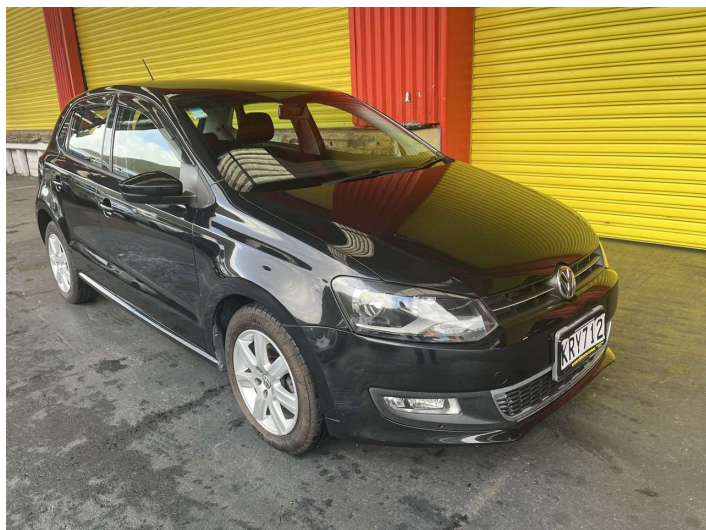

# 2010 Volkswagen Polo TSI 66KW CL 1.2P/7AT

**Purchase Price** **\$7,995**  
Includes GST, Registration & Licensing

Finance may be available on this vehicle. Ask one of our friendly staff for more information.

Body Style  
**5 door, Hatchback**

Odometer  
**134,341 km**

Engine  
**1190 cc, Internal Combustion**

Fuel Type  
**Petrol**

Transmission  
**Automatic, Front Wheel**

Wheels  
-

VIN  
**WVWZZZ6RZBU009752**

Interior  
**Charcoal, Cloth**

Safety

Based on 2025 UCSR rating for 10-17 models

Reg No.  
**KRY712**

Ext Colour  
**Black**

History  
**Ex-Overseas**

Seats  
**5 seats**

CO2 Emissions  
**★★★★☆**  
**148 grams/km**