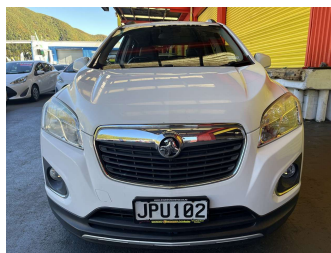

2016 Holden Trax LTZ 1.4P/6AT/SW/4DR

Purchase Price **\$11,995**
Includes GST, Registration & Licensing

Finance may be available on this vehicle. Ask one of our friendly staff for more information.

Gain peace of mind with Mechanical Breakdown Insurance. **Ask us how.**

Body Style
4 door, RV/SUV

Odometer
166,407 km

Engine
1364 cc, Internal Combustion

Fuel Type
Petrol

Transmission
Automatic, Front Wheel

Wheels
-

VIN
KL3BA7689GB526066

Interior
Black, Leather