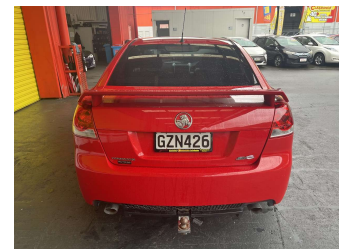

# 2008 Holden Commodore SV6 3.6P/5AT

**Purchase Price** **\$10,995**  
Includes GST, Registration & Licensing

Finance may be available on this vehicle. Ask one of our friendly staff for more information.

Body Style  
**4 door, Sedan**

Odometer  
**225,634 km**

Engine  
**3564 cc, Internal Combustion**

Fuel Type  
**Petrol**

Transmission  
**Automatic, Rear Wheel**

Wheels  
-

VIN  
**6G1EK55709L172362**

Interior  
**Black/Red, Cloth**