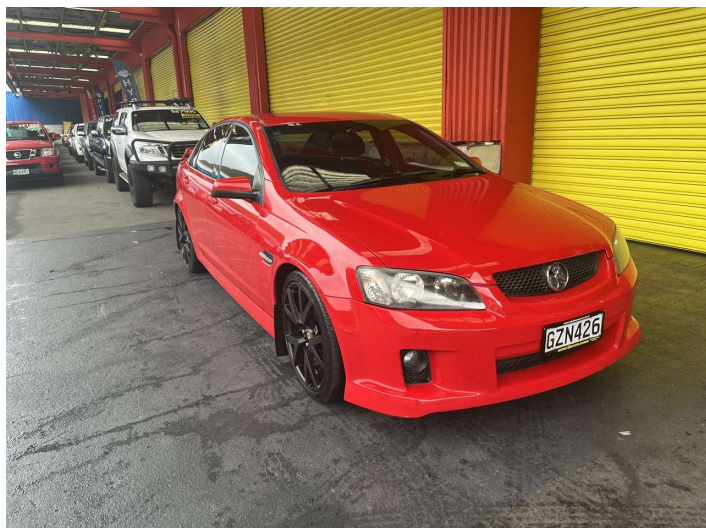

# 2008 Holden Commodore SV6 3.6P/5AT

**Purchase Price** **\$10,995**  
Includes GST, Registration & Licensing

Finance may be available on this vehicle. Ask one of our friendly staff for more information.

Body Style  
**4 door, Sedan**

Odometer  
**225,634 km**

Engine  
**3564 cc, Internal Combustion**

Fuel Type  
**Petrol**

Transmission  
**Automatic, Rear Wheel**

Wheels  
-

VIN  
**6G1EK55709L172362**

Interior  
**Black/Red, Cloth**