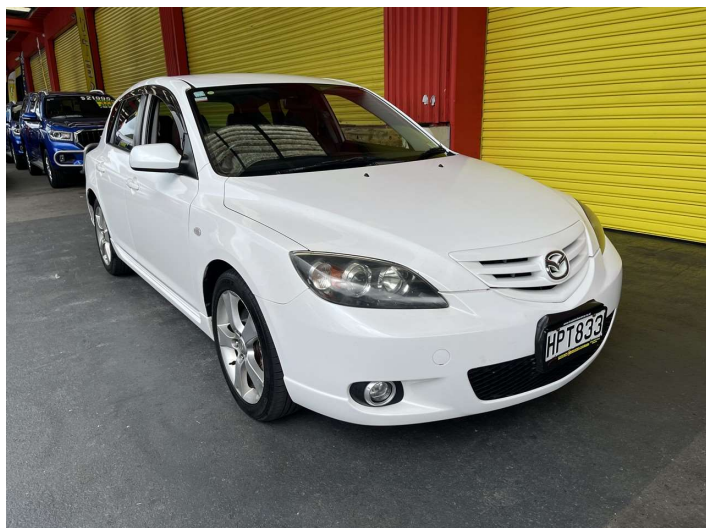

# 2005 Mazda Axela 2.3L Sport

**Purchase Price** **\$6,995**  
Includes GST, Registration & Licensing

Finance may be available on this vehicle. Ask one of our friendly staff for more information.

Gain peace of mind with Mechanical Breakdown Insurance. **Ask us how.**

Body Style  
**5 door, Hatchback**

Odometer  
**237,061 km**

Engine  
**2260 cc, Internal Combustion**

Fuel Type  
**Petrol**

Transmission  
**Automatic, Front Wheel**

Wheels  
-

VIN  
**7AT0C13JX14436125**

Interior  
**Maple, Leather**

Safety  
-

Reg No.  
**HPT833**

Ext Colour  
**White**

History  
**Ex-Overseas**

Seats  
**5 seats**

CO2 Emissions  
-

Energy Economy  
-