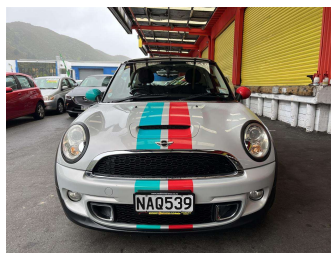

2011 BMW MINI COOPER S

Purchase Price **\$10,995**
Includes GST, Registration & Licensing

Finance may be available on this vehicle. Ask one of our friendly staff for more information.

Gain peace of mind with Mechanical Breakdown Insurance. **Ask us how.**

Top features
None Listed

Body Style
5 door, Hatchback

Odometer
148,732 km

Engine
1590 cc, Internal Combustion

Fuel Type
Petrol

Transmission
Automatic, Front Wheel

Wheels
-

VIN
WMWSV32020TY82812