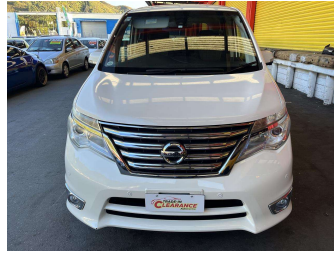

# 2014 Nissan Serena HIGHWAY STAR HYBRID

**Purchase Price** **\$14,995**  
Includes GST, Registration & Licensing

Finance may be available on this vehicle. Ask one of our friendly staff for more information.

Gain peace of mind with Mechanical Breakdown Insurance. **Ask us how.**

**Top features**  
None Listed

Body Style  
**People Movers**

Odometer  
**105,467 km**

Engine  
**1997 cc, Hybrid**

Fuel Type  
**Petrol**

Transmission  
**Automatic**

Wheels  
-

VIN  
**7AT0DH3FX23211911**

Interior  
-

Safety  
  
Based on 2023 VSRR rating

Reg No.  
-

Ext Colour  
**Silver**

History  
-