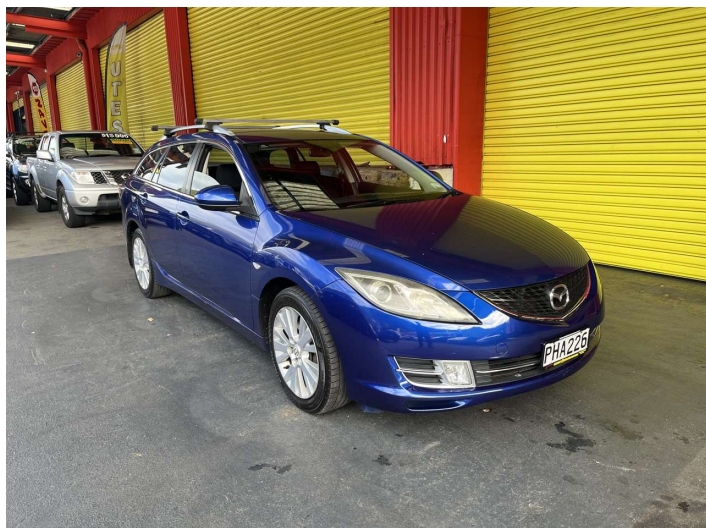

2009 Mazda 6 WAGON GSX 2.5

Purchase Price

\$10,995

Includes GST, Registration & Licensing

Finance may be available on this vehicle. Ask one of our friendly staff for more information.

Gain peace of mind with Mechanical Breakdown Insurance. **Ask us how.**

Top features

- » ABS Brakes
- » Air Bag(s)
- » Alloy Wheels
- » Auto Lights
- » Body Kit (Factory)
- » EFI
- » Electric Windows
- » Fog Lights
- » Power Steering
- » Radio
- » Rear Wiper
- » Roof Rack
- » Roof Rails
- » Roof Spoiler
- » Steering wheel control...
- » Tints
- » Tow Bar

Body Style

5 door, Station Wagon

Odometer

131,981 km

Engine

2489 cc, Internal Combustion

Fuel Type

Petrol