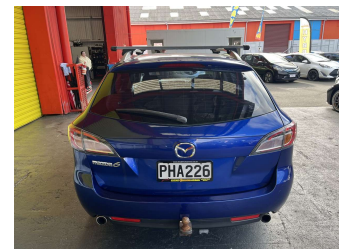

2009 Mazda 6 WAGON GSX 2.5

Purchase Price

\$10,995

Includes GST, Registration & Licensing

Finance may be available on this vehicle. Ask one of our friendly staff for more information.

Gain peace of mind with Mechanical Breakdown Insurance. **Ask us how.**

Body Style

5 door, Station Wagon

Odometer

131,981 km

Engine

2489 cc, Internal Combustion

Fuel Type

Petrol